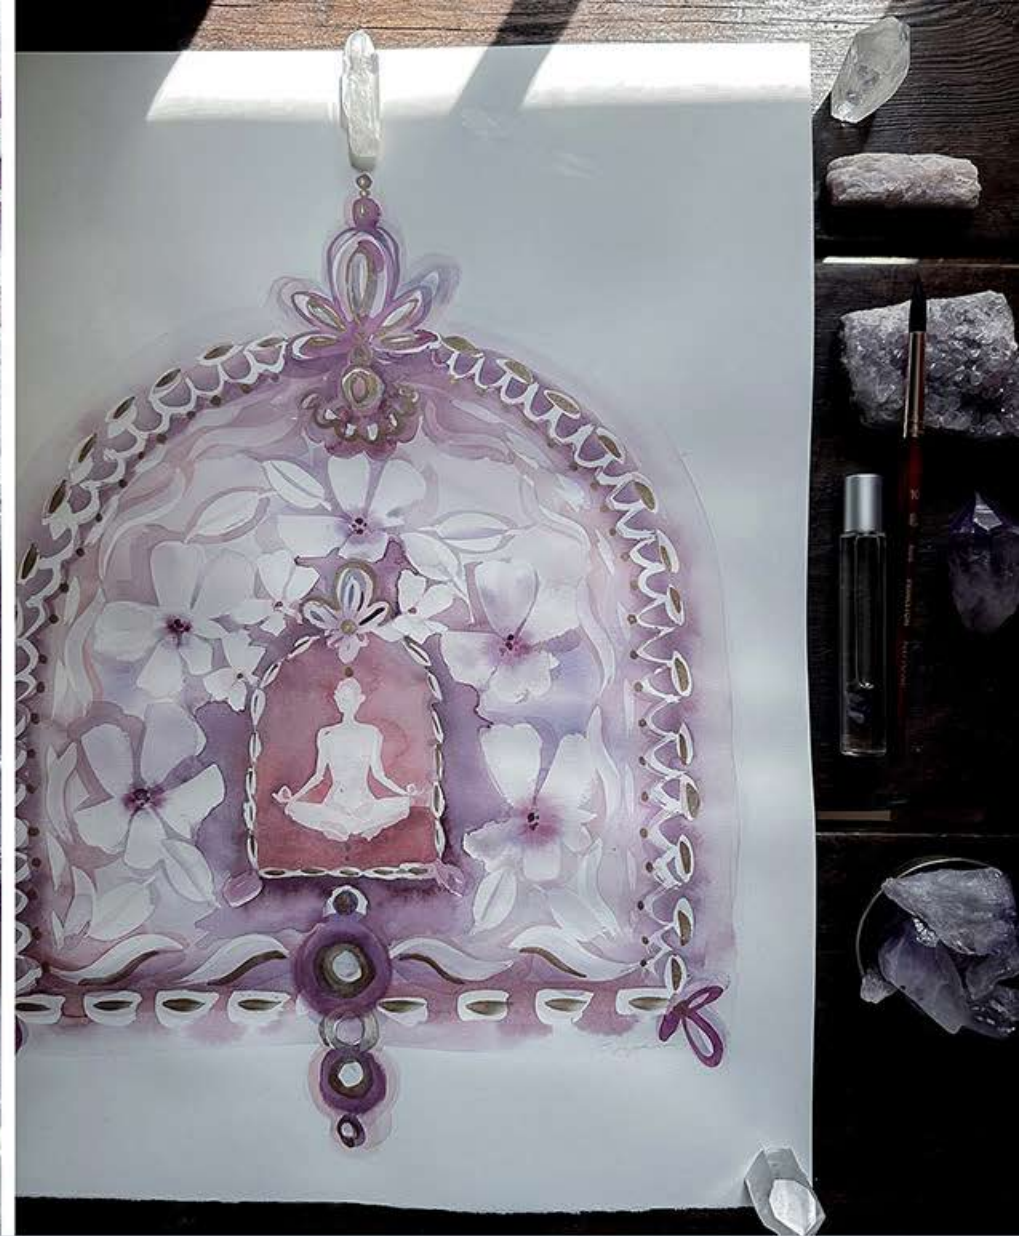

In the rush of everyday life, it's easy to lose sight of our inner peace. Yet, Stephanie's Altar Series gently nudges us to pause and recharge our spirits.